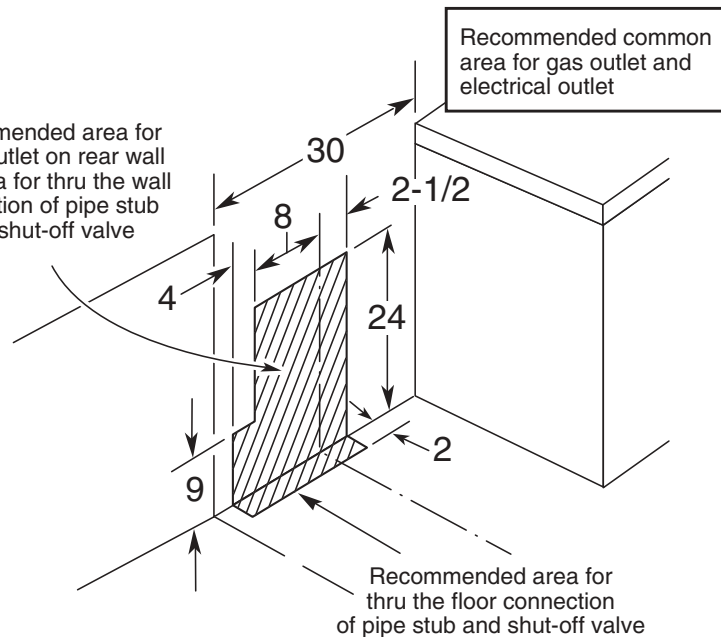

## Installation Information Dimensions (in inches)

\*Dimension from wall to front of closed door handle is 28-1/4"  
 Depth to front edge of cooktop – 25-1/4"

Recommended area for 120V outlet on rear wall and area for thru the wall connection of pipe stub and shut-off valve

### Gas Self-Clean Range Anti-Tip Bracket (Part No. 205C1714P001)

**Electrical Rating:** 120V, 60Hz, 5A

**Installation Information:** Before installing, consult installation instructions packed with product for current dimensional data.